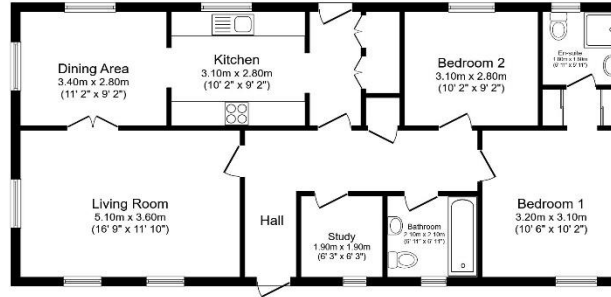

A well-presented two double bedroom detached park home bungalow located on this sought-after park in Lechlade-on-Thames. The home boasts a separate lounge and dining room, a fully fitted kitchen with utility area, study, an en-suite shower room to bedroom 1, outside parking space and small garden.

The park is landscaped and private, to offer safe and secure living. Built in a countryside location, the park offers its residents the opportunity for an active lifestyle that is also suitable for pets. This residential development is in the beautiful market town of Lechlade-on-Thames in Gloucestershire, just on the southern edge of the Cotswolds. With an abundance of amenities and services under a mile away and countryside all around.

Age restrictions: Over 50s

Pet friendly: Yes (2 dogs and 1 cat allowed)

Site fees: £2405.04 per annum (£200.42 a month)

Residential license

House to sell?

Contact Quickmove for a free, no-obligation Part-Exchange valuation on this home. Enjoy a hassle-free move, with no estate agents' fees or solicitors to pay. You even get to keep the keys to your existing property for 2 weeks after completion, so you can move out at your leisure.

Key Features

- Double glazing
- En-suite Shower Room
- Gas Central Heating
- Lounge and Dining Room
- Luxury Park Bungalow
- Over 50's
- Parking Space
- Small Enclosed Rear Garden
- Sought After Residential Park
- Two Double Bedrooms

CONTACT US

01793 840917

advice@quickmoveproperties.co.uk

Quickmove
PROPERTIES