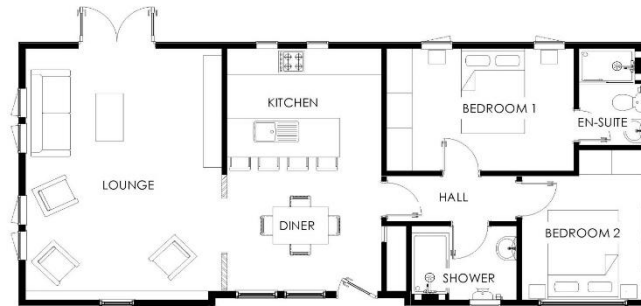

A spacious two double bedroom Tingdene Lamport (38'x20') detached park home bungalow located on this popular residential park. The home boasts a spacious kitchen, lounge and dining area, a master bedroom with en-suite shower room, further bathroom, and parking.

This development in Lincolnshire is an exclusive, brand new, park home estate for over 50s. Situated in beautiful countryside, near the village of Coningsby, it is ideally located for those who are looking to downsize and relax into their new chapter of life.

Situated close to the River Witham with its fishing and moorings, the area is famous for its RAF base, fighter jets and the Battle of Britain Memorial site. There is a local bus service from outside the park and a doctor's surgery, pubs and supermarkets are just a mile away in Coningsby. The wonderful, rugged, East Coast is just a 45-minute drive away, as are the nearby towns of Lincoln, Boston and Sleaford.

Age restriction: Over 50's
Pet friendly: No
Site fees: £216.41 per month

Key Features

- Available to view
- Brand new home
- Community Living
- Established Park
- Exceptionally High Specification
- Over 50s
- Part Exchange Available
- Shops and amenities nearby
- Two Bedrooms
- Unfurnished