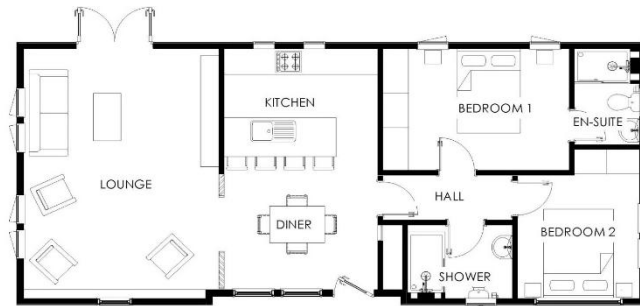

A spacious two double bedroom Tingdene Overstone (45'x20') detached park home bungalow located on this popular residential park for the over 50s. This home has a spacious kitchen, lounge and dining area, a master bedroom with en-suite shower room, further bathroom, and parking.

This development in Lincolnshire is an exclusive, brand new, park home estate. Situated in beautiful countryside, near the village of Coningsby, it is ideally located for those who are looking forward to downsizing for a more relaxing lifestyle. Situated close to the river Witham with its fishing and moorings, the area is famous for its RAF base, fighter jets and the Battle of Britain Memorial site. There is a local bus service from outside the park and a doctor, pubs and supermarkets are just a mile away in Coningsby. The wonderful, rugged, East Coast is just a 45-minute drive away, as are the nearby towns of Lincoln, Boston and Sleaford.

Age restriction: Over 50's
Pet friendly: Yes
Site fees: £216.41 per month
Residential license

Key Features

- Available to view
- Brand new home
- Community Living
- Established Park
- Exceptionally High Specification
- Integrated Appliances
- Over 50s
- Part Exchange Available
- Shops and amenities nearby
- Two Bedrooms