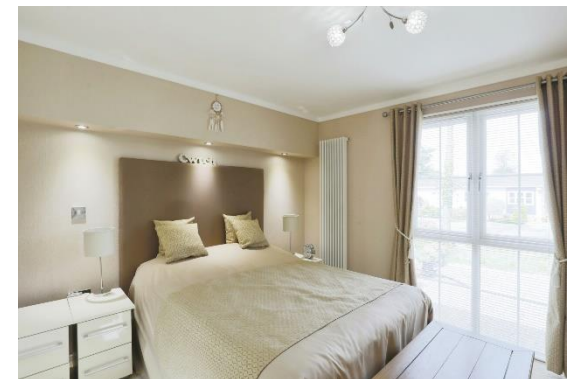

This pre-owned Tingdene Addington (50'x22') park home is perfect for those looking for a detached, easy to maintain, bungalow style property in a modern secluded development. This well-maintained home has a modern kitchen with an island and skylight, a dining area and a comfortable living room with an electric fireplace. There are two double bedrooms, the master has an en suite and a dressing area, and there is a further family bathroom with a walk in shower. The exterior features a driveway for 3 cars and, private garden space with views of the development.

This residential park is built in the grounds of a historic castle with a dog walking field that residents can enjoy. Located in a peaceful and breathtaking woodland setting, this stunning gated development has south-facing views over the Bromyard Downs and Malvern Hills. The area is renowned for its scenic beauty and many ancient towns and cities, including Hereford, Worcester, Gloucester, and Leominster, all accessible by the local bus services in Bromyard.

Age restriction: Over 45s
Pet friendly: Yes
Site fees: £269.80 per month
Residential license

Key Features

- Driveway
- Established Park
- Garden space
- Over 45s
- Part Exchange Available
- Pet-Friendly
- Pre-owned park home
- Residential Park
- Two Double Bedrooms
- Well maintained home