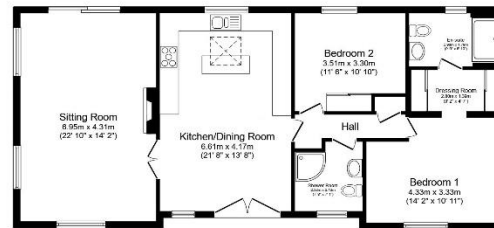

This pre-owned Tingdene Addington (50'x22') park home is perfect for those looking for a detached, easy to maintain, bungalow style property in a modern secluded development. This well-maintained home has a modern kitchen with an island and skylight, a dining area and a comfortable living room with an electric fireplace. There are two double bedrooms, the master has an en suite and a dressing area, and there is a further family bathroom with a walk in shower. The exterior features a driveway for 3 cars and, private garden space with views of the development.

This residential park is built in the grounds of a historic castle with a dog walking field that residents can enjoy. Located in a peaceful and breathtaking woodland setting, this stunning gated development has south-facing views over the Bromyard Downs and Malvern Hills. The area is renowned for its scenic beauty and many ancient towns and cities, including Hereford, Worcester, Gloucester, and Leominster, all accessible by the local bus services in Bromyard.

Age restriction: Over 45s
Pet friendly: Yes
Site fees: £269.80 per month
Residential license

Key Features

- Driveway
- Established Park
- Garden space
- Over 45s
- Part Exchange Available
- Pet-Friendly
- Pre-owned park home
- Residential Park
- Two Double Bedrooms
- Well maintained home