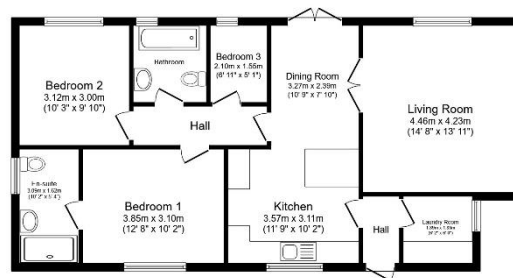

This pre-owned Omar Elveden Cottage (45'x22') park home is perfect for those looking for a detached, easy-to-maintain, bungalow-style property. The home has a modern kitchen and dining room, utility, a comfortable living room, two double bedrooms, a study, an en suite shower room, and a bathroom. The home has countryside views, decking and terrace with fencing, an outdoor shed with freezer and dryer, and parking for 2 cars. The sale will also include a lawn mower, strimmer and storage boxes.

The secluded location provides a safe environment with many country walks from the park. There is also a picturesque 3-acre private fishing lake on-site. Wolds Retreat is set in beautiful Lincolnshire countryside and is just 2 miles from the Roman town of Caistor, with shops, restaurants, and essential amenities. The park's location offers walking and cycling routes for those who enjoy exploring nature as well as fishing and a variety of golf courses.

Age restriction: Over 50s
Pet friendly: Yes
Site fees: £227.37 per month
Residential license

Key Features

- Decking
- Lakeside setting
- No onward chain
- Over 50s
- Part Exchange Available
- Pet-Friendly
- Pre-owned park home
- Private, Gated Development
- Residential Development