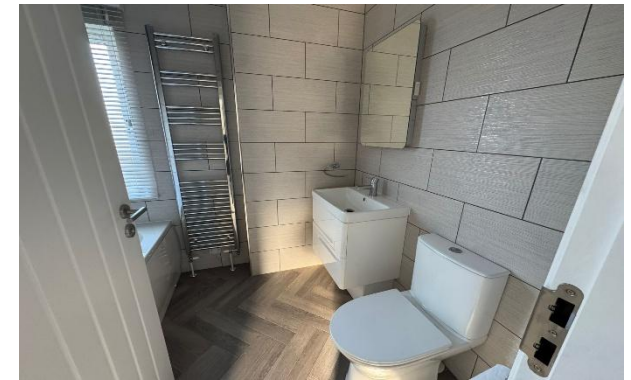

Rainham, Kent, ME8

Quickmove PROPERTIES

Price as listed

 x 2

 x 2

This brand new, modern-furnished Willerby Delamere (40'x20') luxury park home is perfect for those looking for a detached, easy to maintain, bungalow-style property. The home has modern kitchen with integrated appliances, a comfortable living room, two double bedrooms and two bathrooms.

Age restriction: Over 50s

Pet friendly: Yes

Site fees (at time of listing): £268.14 per month

Residential license

Key Features

- Brand new home
- Community Living
- Exceptionally High Specification
- Fully Furnished
- Over 50s
- Part Exchange Available
- Residential Development
- Two Bedrooms